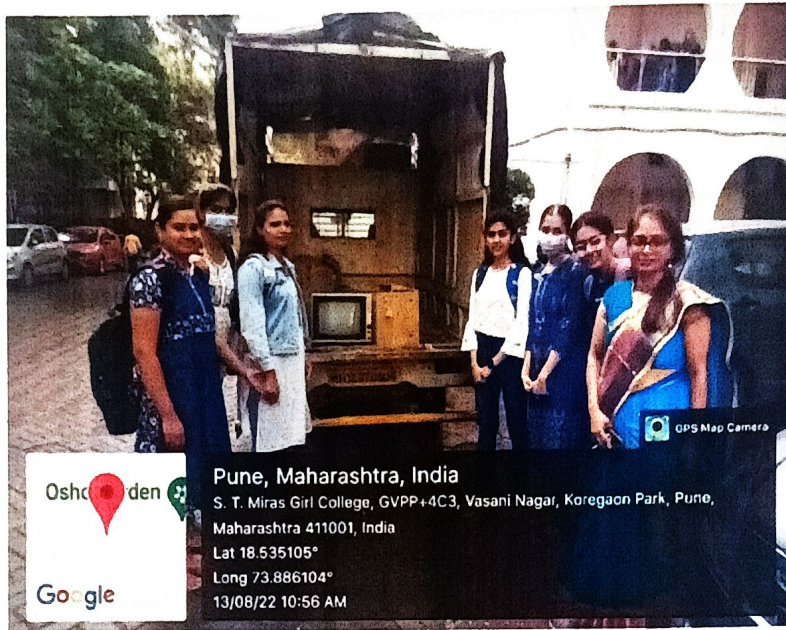

St. Mira's College for Girls, Pune
Autonomous (Affiliated to Savitribai Phule Pune University)

Pic.: 44 E-Waste Collection Drive (13/08/2022)

Pic.: 45 E-Waste Collection Drive (13/08/2022)

Jayab
Principal Incharge
St. Mira's College for Girls