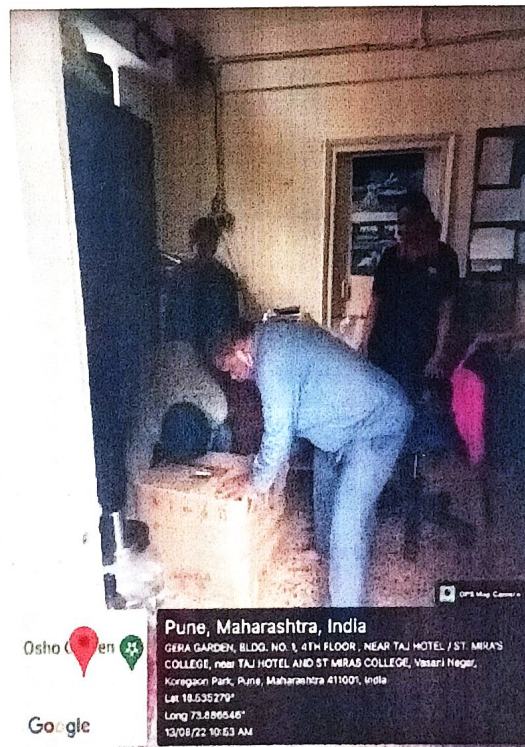

St. Mira's College for Girls, Pune
Autonomous (Affiliated to Savitribai Phule Pune University)

Pic.: 44 E-Waste Collection Drive (13/08/2022)

Pic.: 45 E-Waste Collection Drive (13/08/2022)

Jayab
Principal Incharge
St. Mira's College for Girls